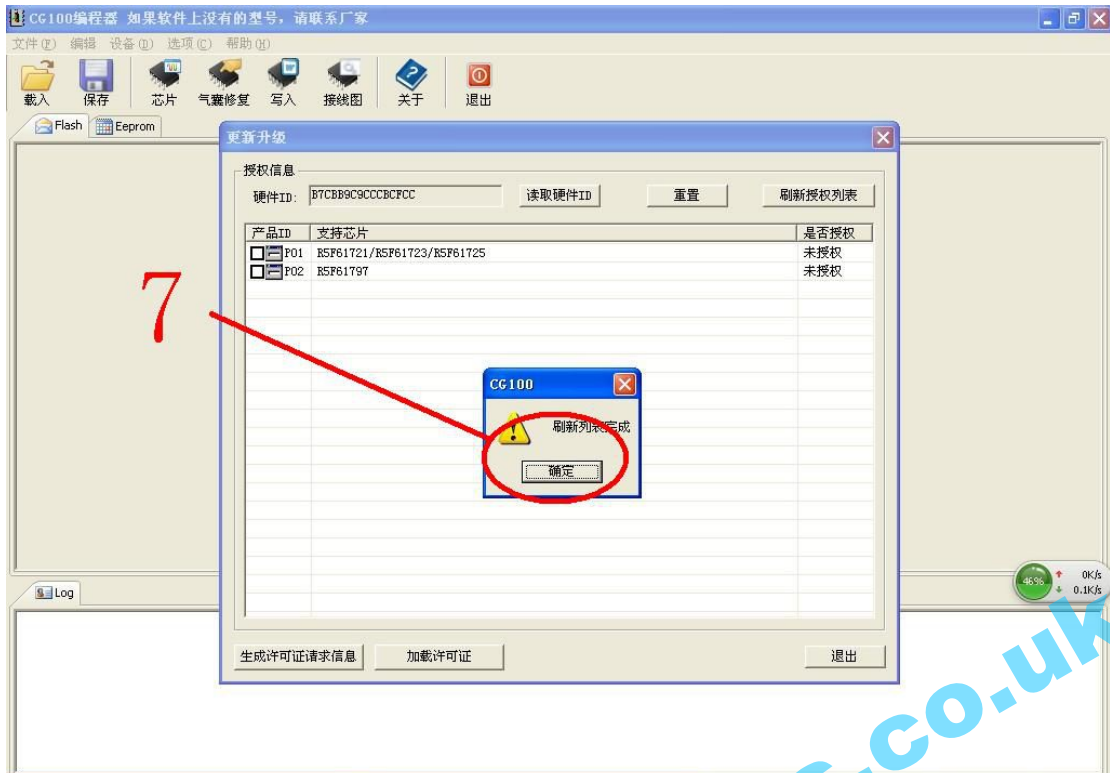

How to Update [Renesas SRS Computer Repair Instrument](http://www.carsets.co.uk/) CG100 Software

<http://www.carselec.co.uk/>