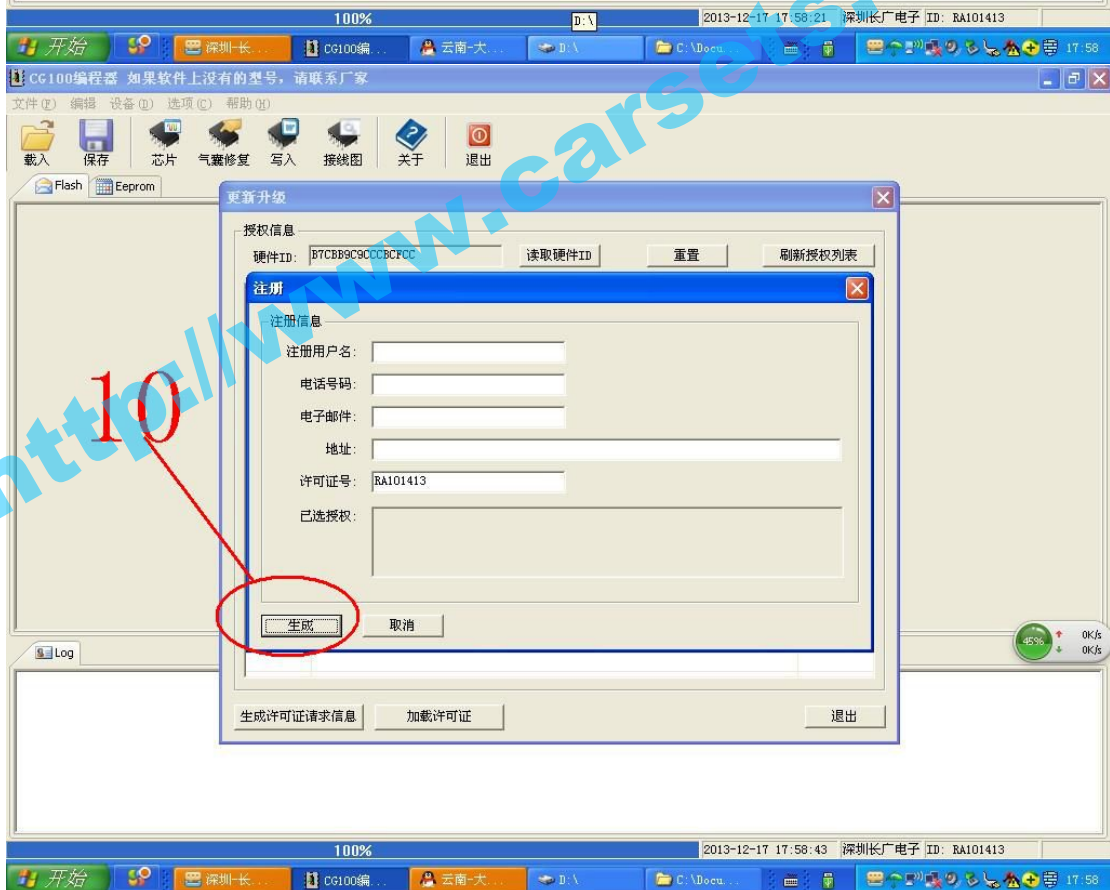

How to Update [Renesas SRS Computer Repair Instrument](http://www.carsets.co.uk/) CG100 Software

<http://www.carselec.co.uk/>