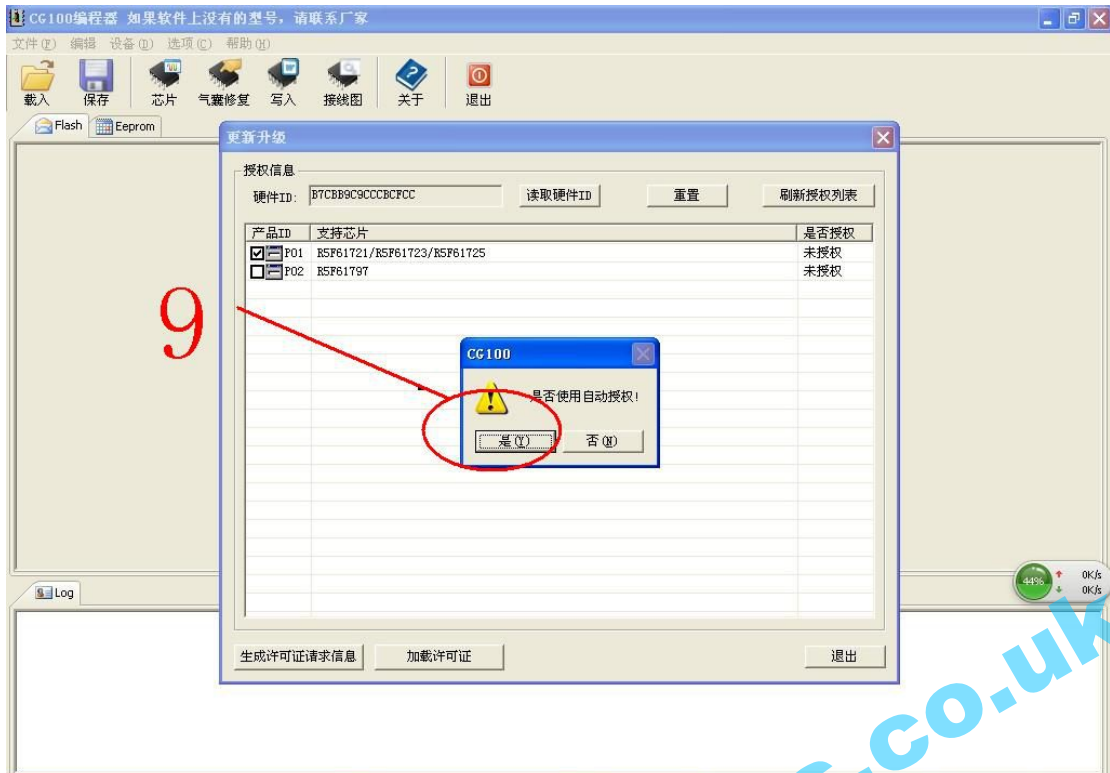

How to Update [Renesas SRS Computer Repair Instrument](http://www.carsets.co.uk/) CG100 Software

<http://www.carselec.co.uk/>