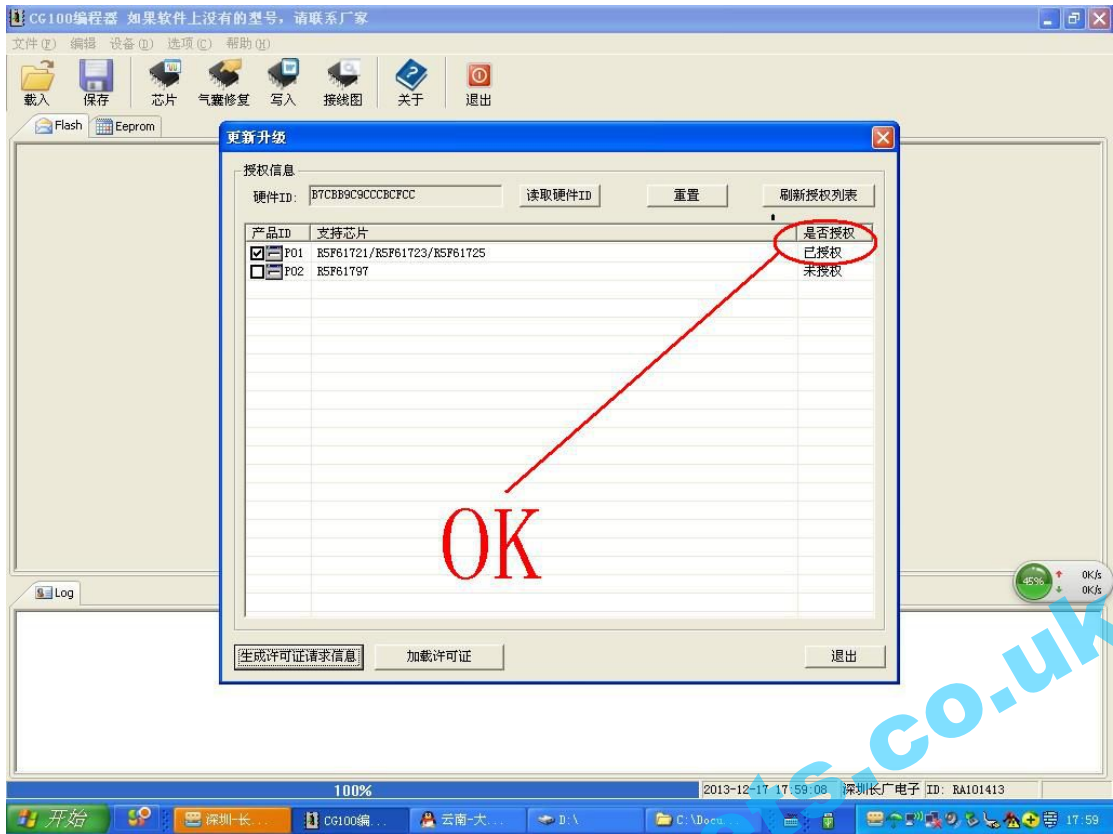

How to Update [Renesas SRS Computer Repair Instrument](http://www.carsets.co.uk/) CG100 Software

<http://www.carselec.co.uk/>