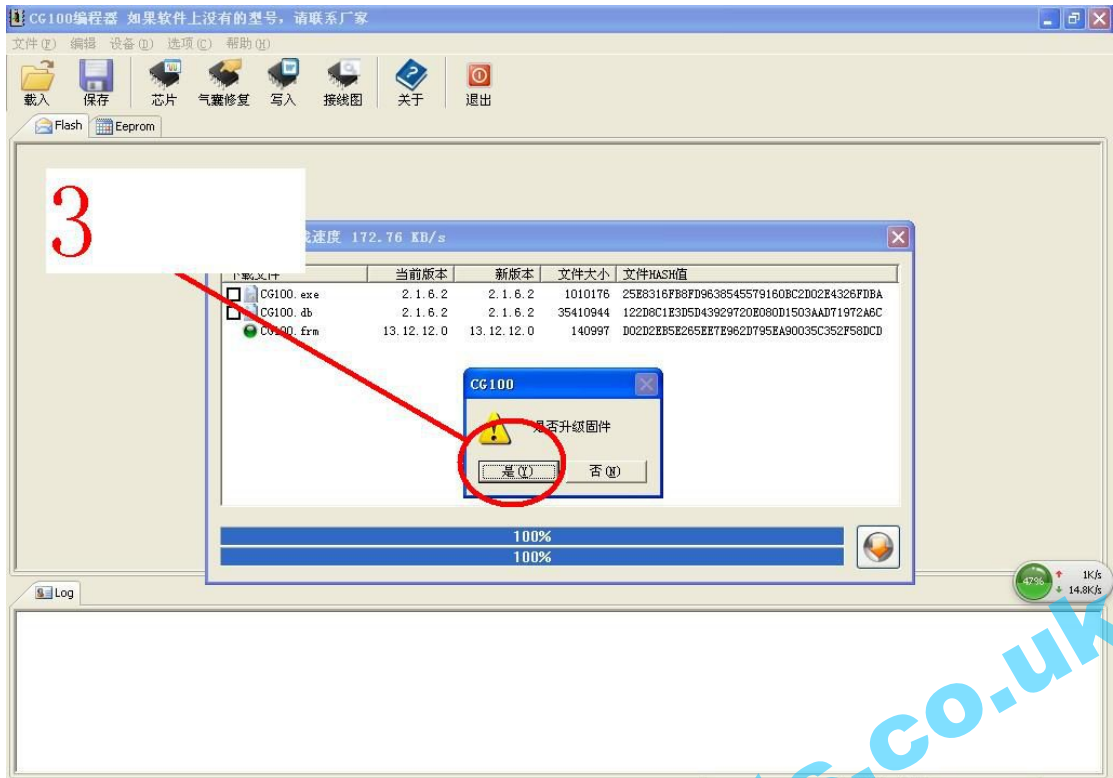

How to Update [Renesas SRS Computer Repair Instrument](http://www.carsets.co.uk/) CG100 Software

<http://www.carselec.co.uk/>