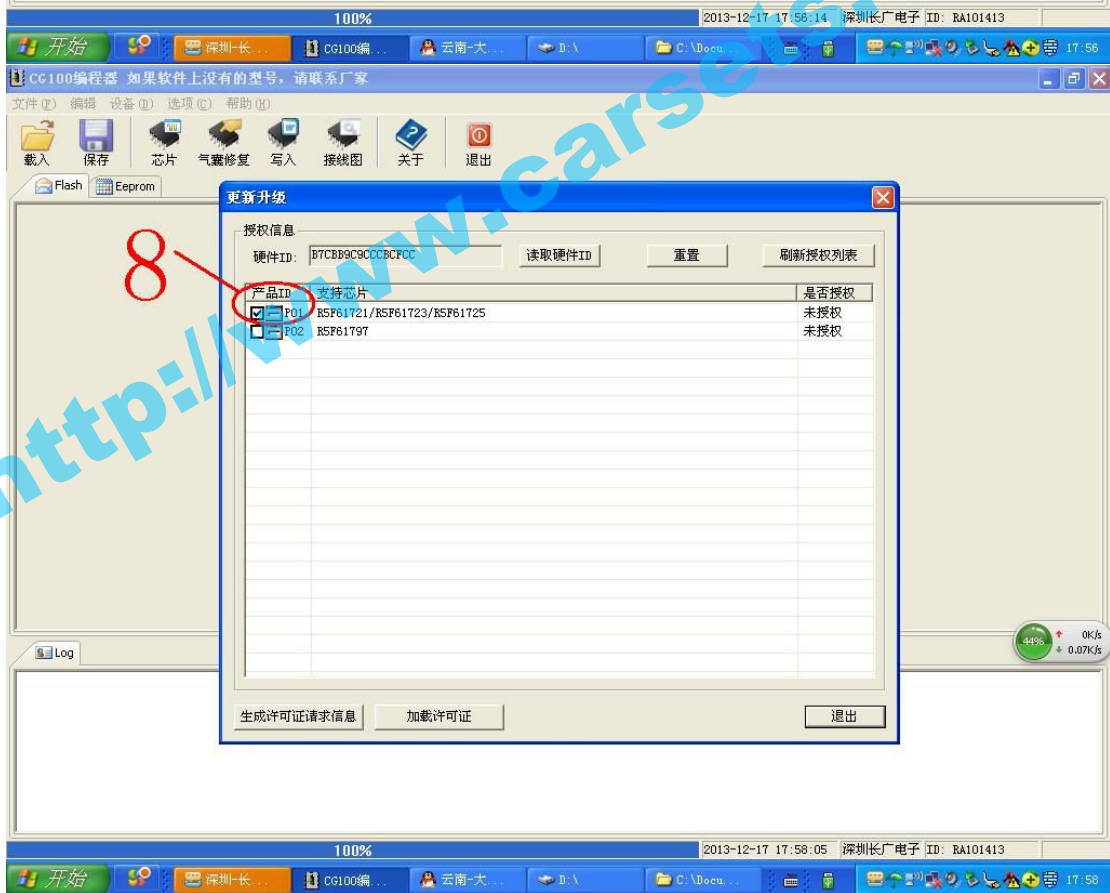

How to Update [Renesas SRS Computer Repair Instrument](http://www.carsets.co.uk/) CG100 Software

<http://www.carselec.co.uk/>