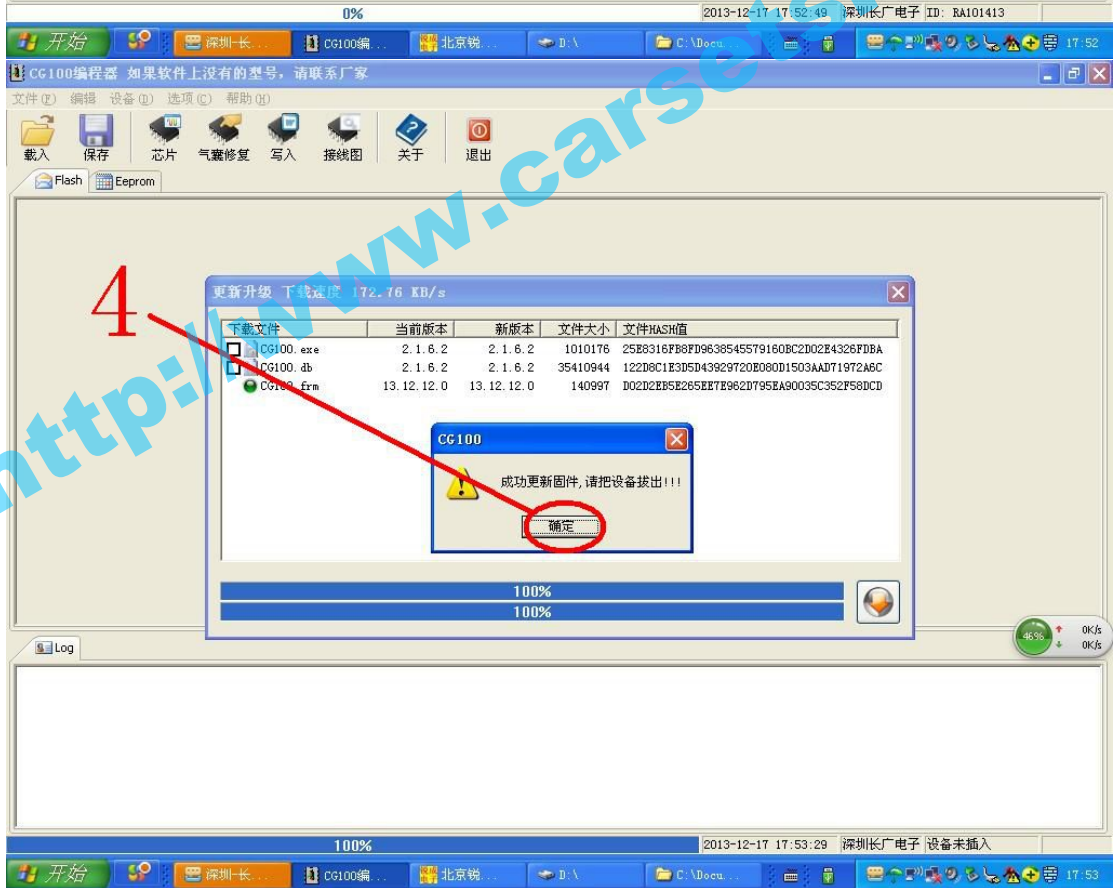

How to Update [Renesas SRS Computer Repair Instrument](http://www.carsets.co.uk/) CG100 Software

<http://www.carselec.co.uk/>