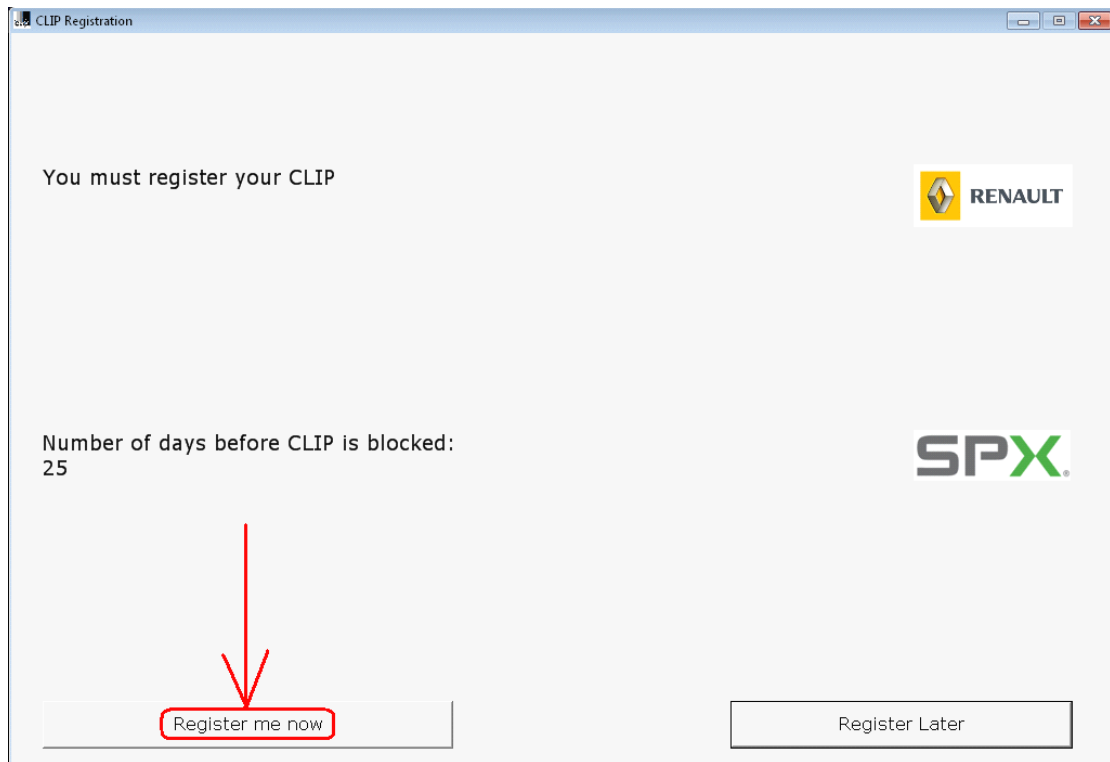

How to Register [Renault Can Clip](#)?

CLIP Registration

You will need to Register by telephone - Please contact your SPX Helpline

Please get ready the envelope the last CLIP DVD was sent in and call the Helpline