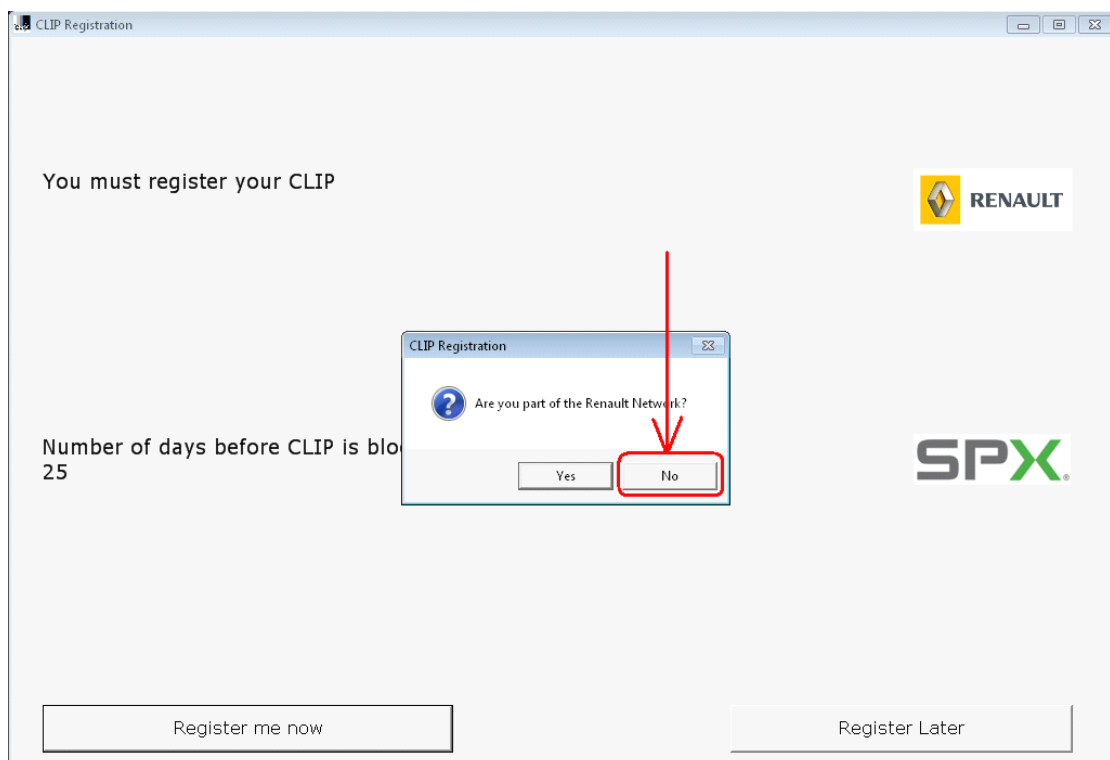

How to Register [Renault Can Clip](#)?

CLIP Registration

You will need to Register by telephone - Please contact your SPX Helpline

Please get ready the envelope the last CLIP DVD was sent in and call the Helpline